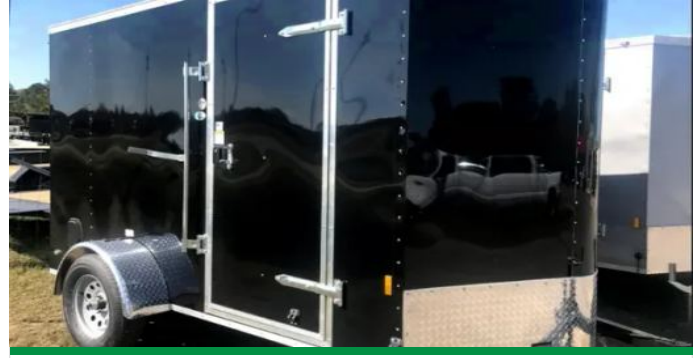

Cargo Trailer 10ft Black V-nose

ITM-22686

New

Year **2026**

Make **Varies**

Size **5 x 10**

CLAYPOOL, IL

Call for Price