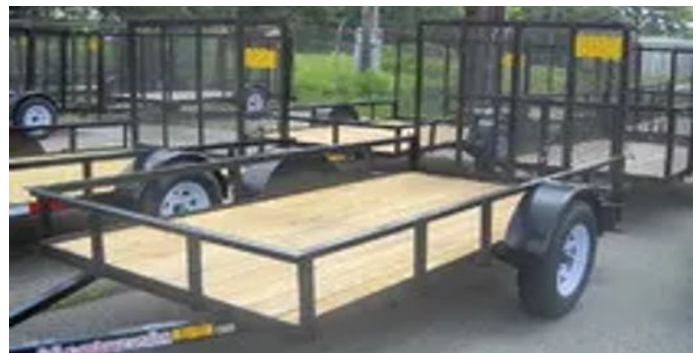

10ft Single Axle BLACK Utility

ITM-21326

New

Year **2026**

Make **Varies**

Size **5 x 10**

Color **Black**

Cave City, KY

[Call for Price](#)