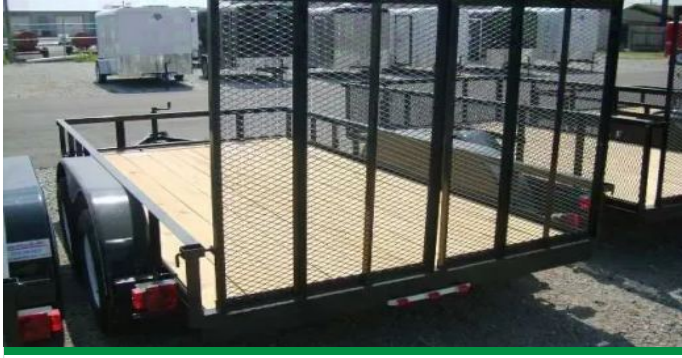

12ft Tandem 3500lb Axle Utility Trailer w/Ramp

ITM-22226

New

Year **2026**

Make **Varies**

Size **6 x 12**

Color **Black**

Cave City, KY

Call for Price