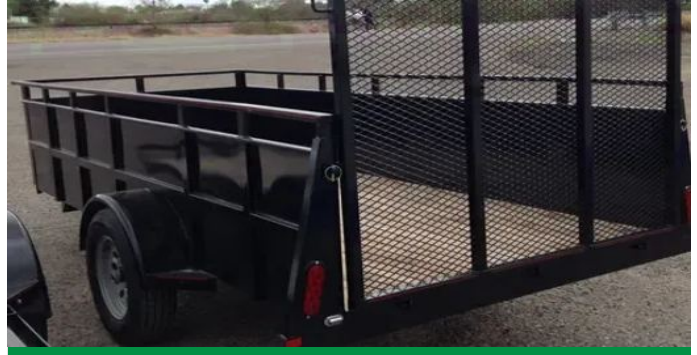

12ft BLACK Utility Trailer w/Solid Side Panels

ITM-20261

New

Year **2026**

Make **Varies**

Size **6 x 12**

Color **Black**

Cave City, KY