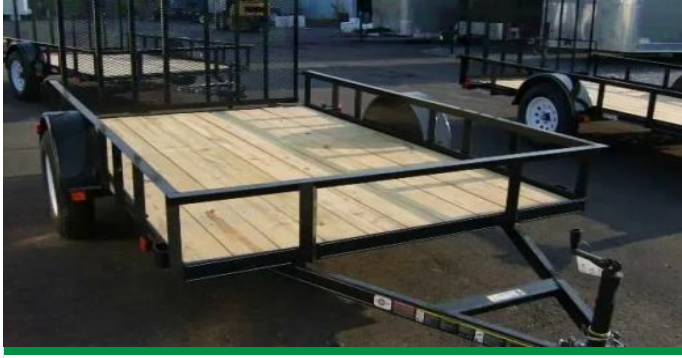

New

Year **2026**

Make **Varies**

Size **5 X 8**

Color **White**

Cave City, KY

Call for Price

10ft Single 3500lb Axle Utility Trailer w/Gate