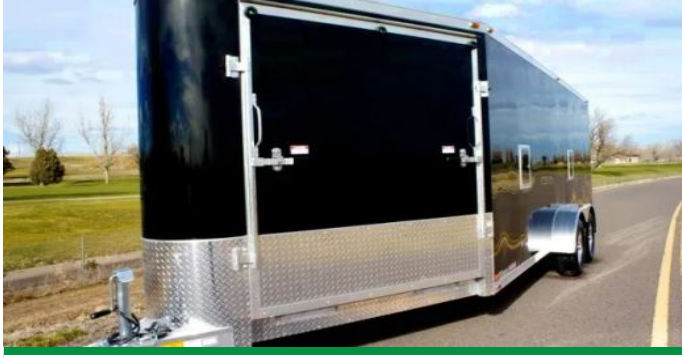

16ft Red Flat Front Concession Trailer

ITM-45602

New

Year **2026**

Make **Varies**

Size **7 x 16**

Cadillac, MI

Call for Price