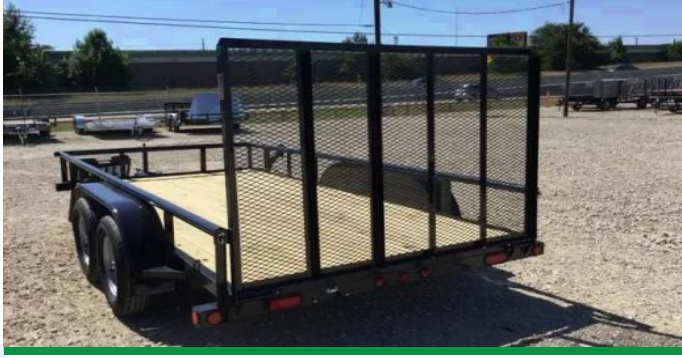

14FT UTILITY TRAILER REAR RAMP

ITM-80327

New

Year **2026**

Make **Varies**

Size **7 x 14**

Color **Black**

La Cresta, CA

Call for Price