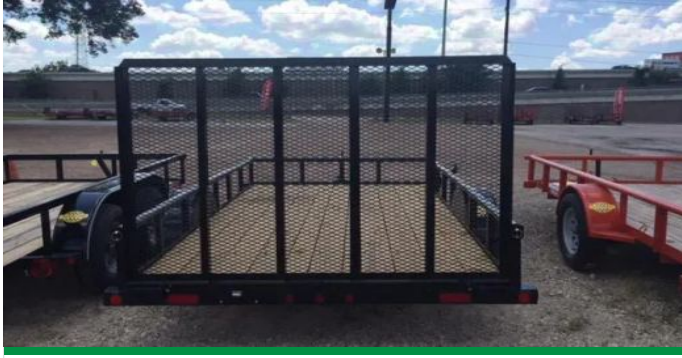

12FT SINGLE AXLE BLACK WITH WOOD DECKING

ITM-80270

New

Year **2026**

Make **Varies**

Size **6 x 12**

La Cresta, CA

Call for Price