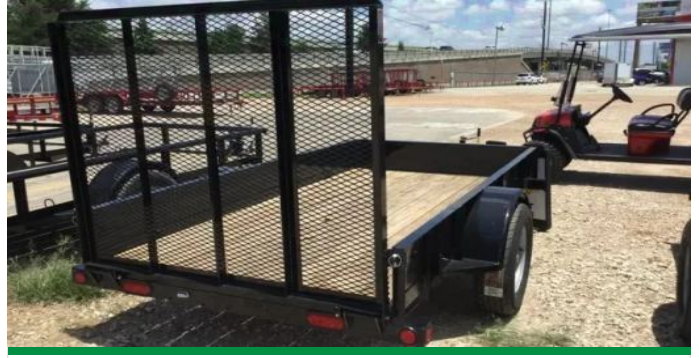

10FT SINGLE 3500LB AXLE UTILITY TRAILER

ITM-81134

New

Year **2026**

Make **Varies**

Size **5 x 10**

Color **Black**

La Cresta, CA

[Call for Price](#)