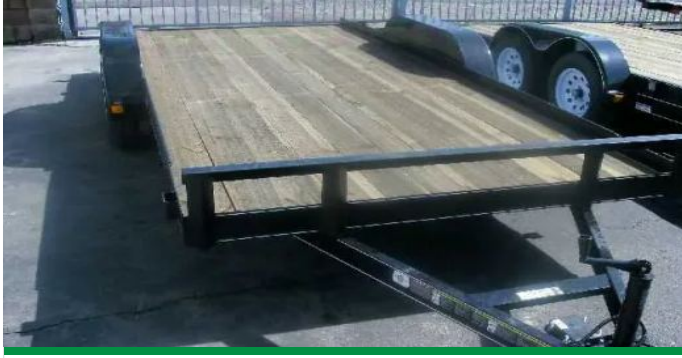

New

Year **2026**

Make **Varies**

Size **7 x 16**

Color **Black**

Fontana, CA

Call for Price

Equipment Trailer 16ft w/Smooth Black Fenders