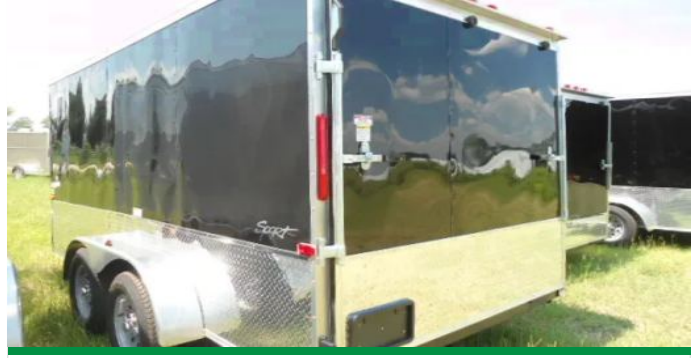

14ft - Motorcycle Trailer - V-nose - D-rings

ITM-41784

New

Year **2026**

Make **Varies**

Size **7 x 14**

Color **Black**

Bryon, GA

Call for Price