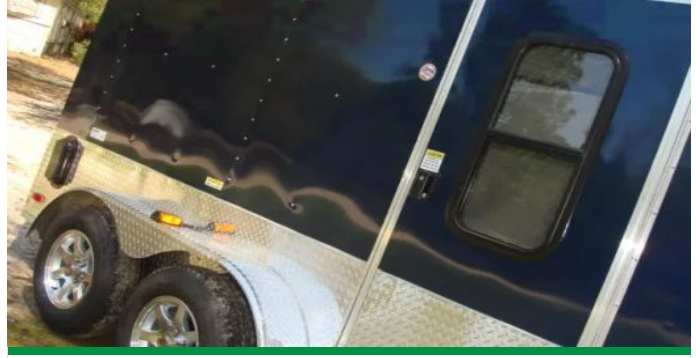

12FT BLUE CUSTOM MOTORCYCLE TRAILER W/ SIDE DOOR

ITM-19436

New

Year **2026**

Make **Varies**

Size **7 X 12**

Color **Black**

Broxtton, GA

[Call for Price](#)