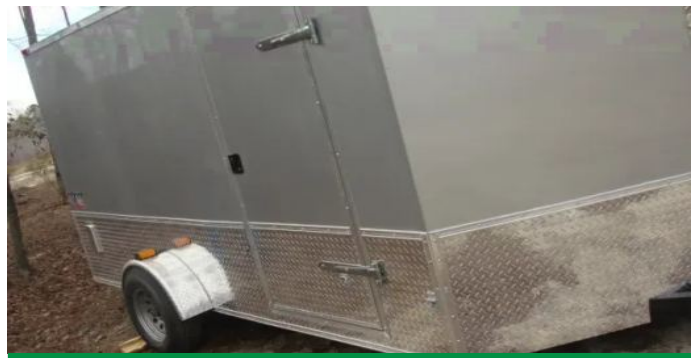

12FT V-NOSE SILVER MOTORCYCLE TRAILER

ITM-18817

New

Year **2026**

Make **Varies**

Size **7 X 12**

Color **Silver**

Broxtton, GA

Call for Price