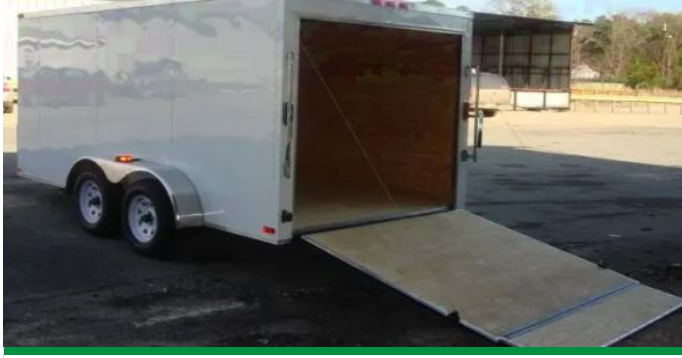

Color **White**

Broxtton, GA

Call for Price

16FT WHITE CARGO TRAILER W/RAMP DOOR

ITM-18605

New

Year **2026**

Make **Varies**