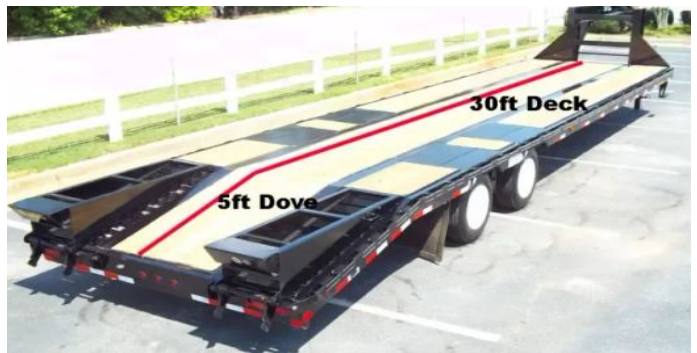

30ft Deck 5 Foot Dovetail Flatbed Gooseneck Trailer

ITM-62974

New

Year **2026**

Make **Varies**

Size **102 x 30 + 5**

Bowling Green, KY

Call for Price