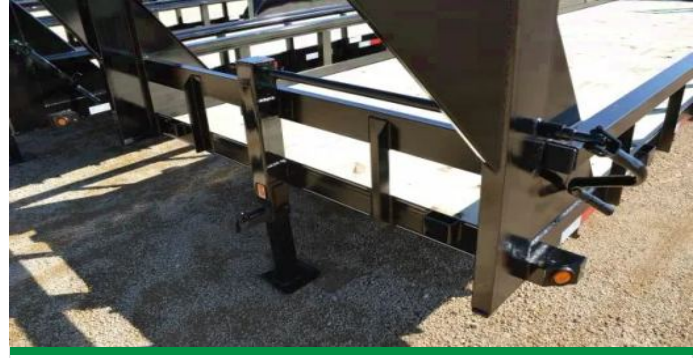

24ft Heavy Duty Pipe Gooseneck Trailer

ITM-62831

New

Year **2026**

Make **Varies**

Size **7 x 24**

Bowling Green, KY

Call for Price