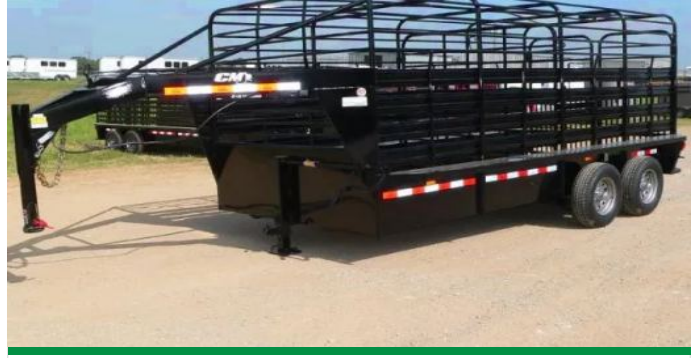

16ft Stock Gooseneck Trailer w/High Brush Fenders

ITM-61828

New

Year **2026**

Make **Varies**

Size **6.8 x 16**

Color **Black**

Bowling Green, KY

Call for Price