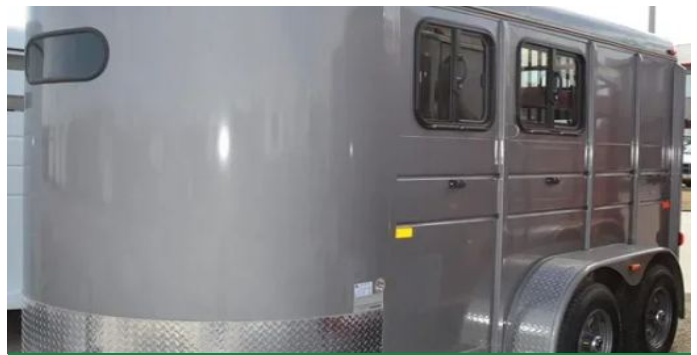

New

Year **2026**

Make **Varies**

Size **2 H**

Color **White**

Bowling Green, KY

Call for Price

2H BP Drop Feed Doors & 3500lb Tandem Axles