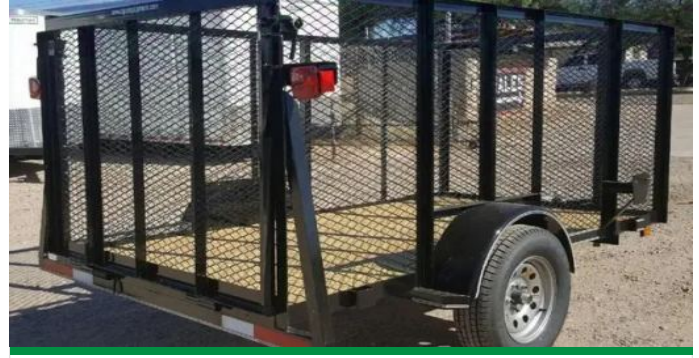

8ft Black Landscape Trailer w/Rear Gate

ITM-62780

New

Year 2026

Make Varies

Size 5 X 8

Bowling Green, KY

Call for Price