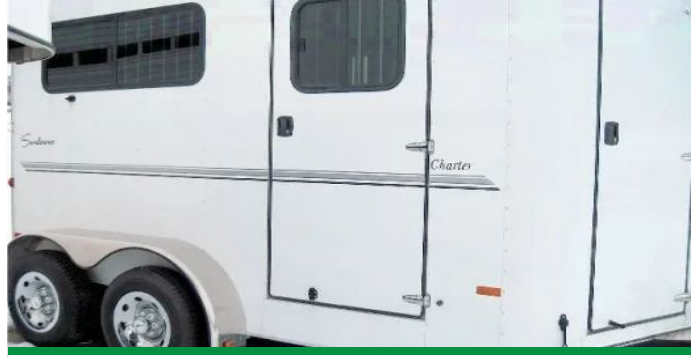

ITM-39136

New

Year **2026**

Make **Varies**

Size **2 H**

Color **White**

Bluffton, OH

Call for Price