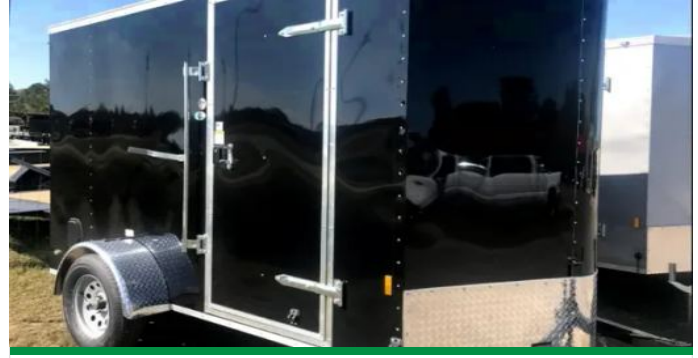

12ft SA Black V-nose Cargo Trailer

ITM-37262

New

Year **2026**

Make **Varies**

Size **6 x 12**

Bloomingdale, GA

Call for Price