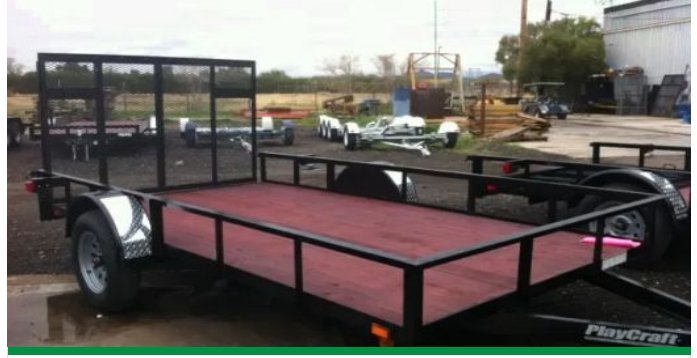

Utility Trailer 12ft Steel Frame, Wood Deck

ITM-46429

New

Year 2026

Make Varies

Size 6 x 12

Beamsville, OH

Call for Price