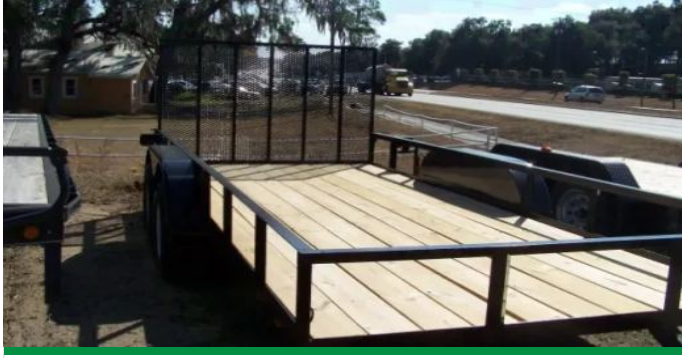

16FT BP UTILITY TRAILER W/RAMP

ITM-45870

New

Year **2026**

Make **Varies**

Size **7 x 16**

Beamsville, OH

Call for Price