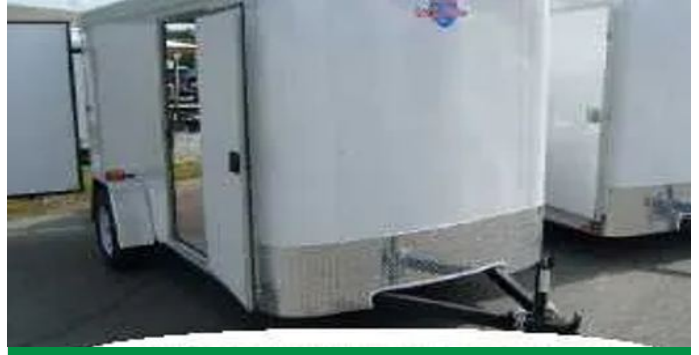

12ft Single Axle WHITE With Double Door

ITM-20674

New

Year **2026**

Make **Varies**

Size **6 x 12**

Color **White**

Beamsville, OH

Call for Price