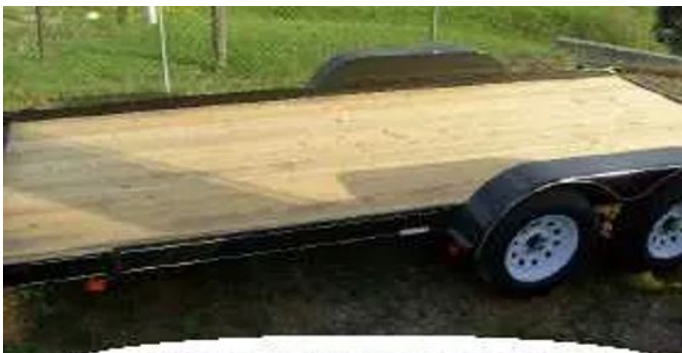

16ft Tandem Axle BLACK STEEL FRAME WITH WOOD DECK

ITM-21404

New

Year **2026**

Make **Varies**

Size **7 X 16**

Color **Black**

Beamsville, OH

[Call for Price](#)