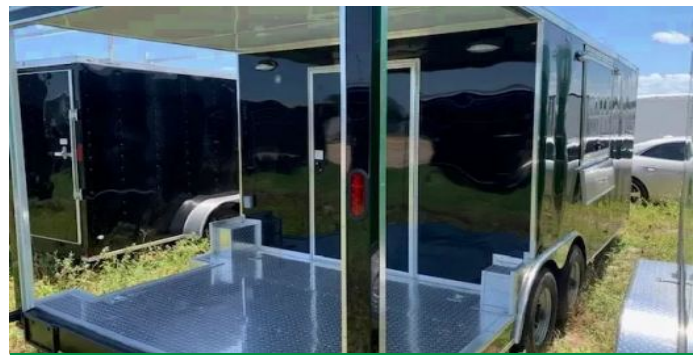

[Call for Price](#)

26FT BBQ CONCESSION TRAILER W/PORCH

ITM-39969

New

Year **2026**

Make **Varies**

Size **8.5 x 26**

Color **Yellow**