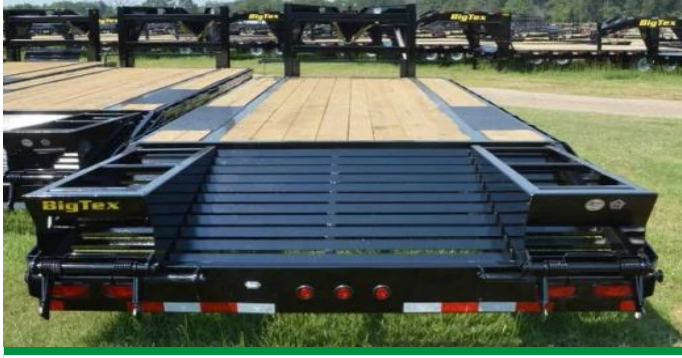

25ft (20+5) Flatbed Deckover Trailer

ITM-64689

New

Year **2026**

Make **Varies**

Size **102 x 20 + 5**

Color **Black**

Aqua Fria, NM

[Call for Price](#)