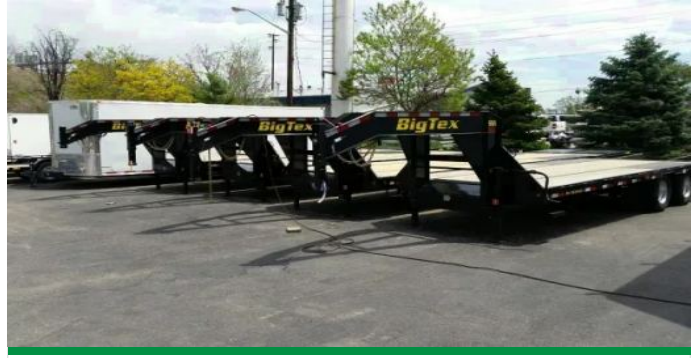

25ft Gooseneck Flatbed Trailer w/5 Foot Dovetail

ITM-70989

New

Year **2026**

Make **Varies**

Size **102 x 25 + 5**

Color **Black**

Ansonia, OH

Call for Price