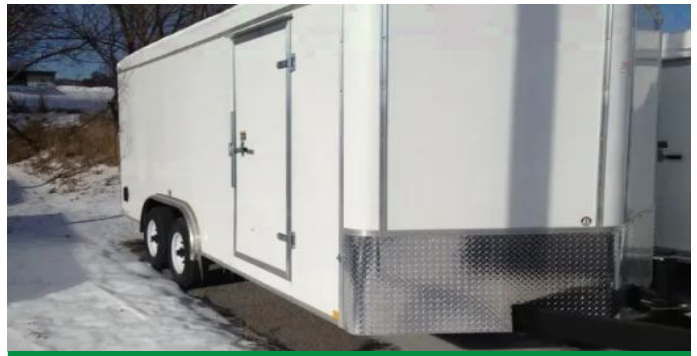

white 20ft car hauler v-nose

ITM-54695

New

Year **2026**

Make **Varies**

Size **8.5 x 20**

Ansonia, OH

Call for Price