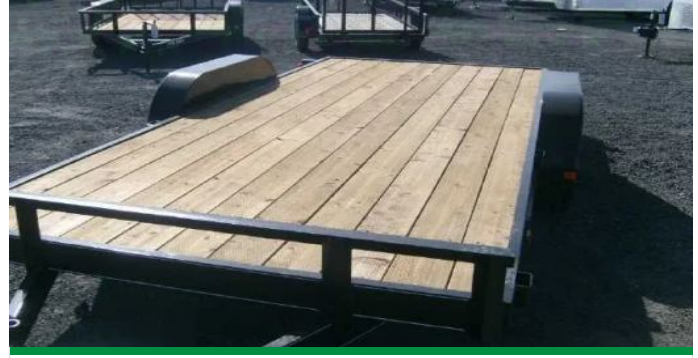

BLACK BP 16FT EQUIPMENT TRAILER

ITM-20210

New

Year **2026**

Make **Varies**

Size **7 x 16**

Color **Black**

Amarillo, TX

[Call for Price](#)