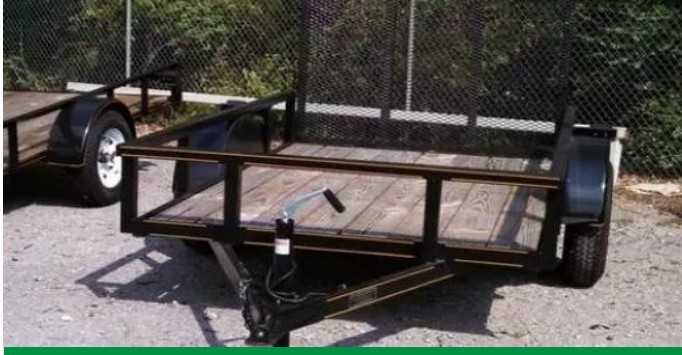

**5ft Wide Single Axle Utility Trailer**

ITM-51653

New

Year **2026**

Size **5 X 8**

Alliance, TN

**Call for Price**

**24ft Hauler Enclosed Car Hauler**