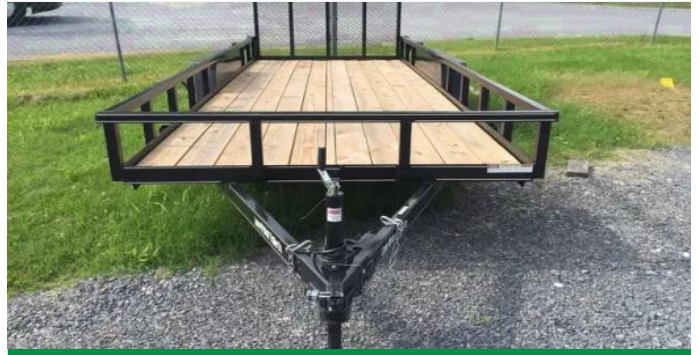

Utility Trailer 18ft Bumper Pull

ITM-62550

New

Year **2026**

Make **Varies**

Size **7 x 18**

Alford, FL

Call for Price