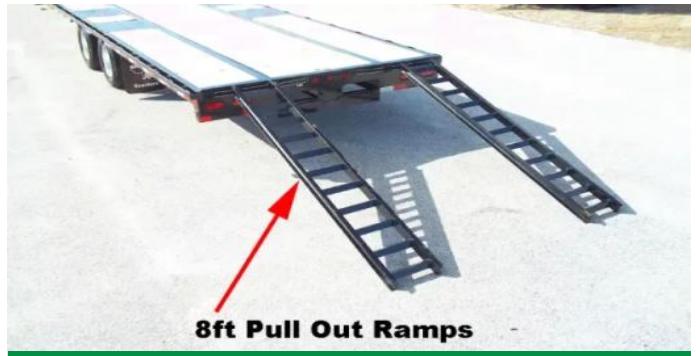

Call for Price

8ft Pull Out Ramps

40ft Straightdeck Flatbed with Pull out Ramps

ITM-62752

New

Year **2026**

Make **Varies**

Size **8.5 x 40**