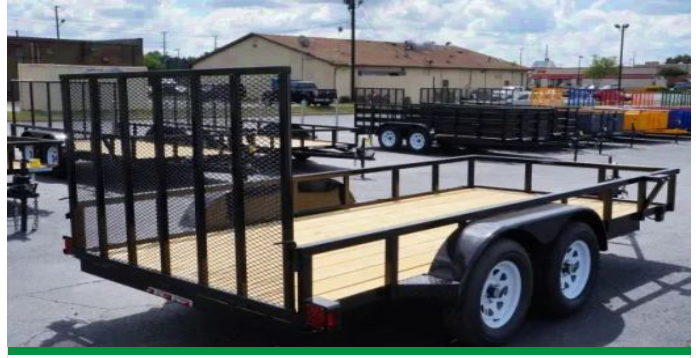

14ft TA Utility Trailer w/ Ramp

ITM-62539

New

Year **2026**

Make **Varies**

Size **7 x 14**

Alford, FL

[Call for Price](#)