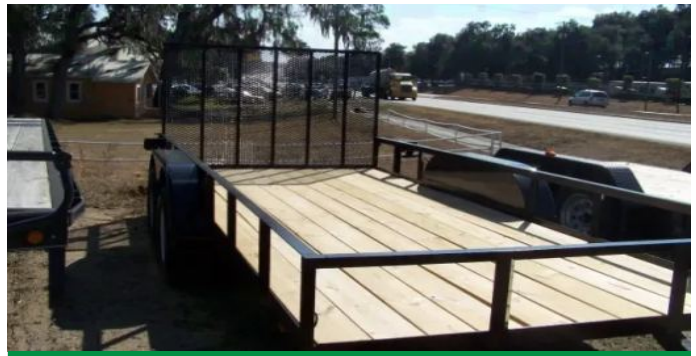

16FT BUMPER PULL TA UTILITY TRAILER

ITM-21337

New

Year **2026**

Make **Varies**

Size **7 X 16**

Color **Black**

Chickasaw, AL

[Call for Price](#)