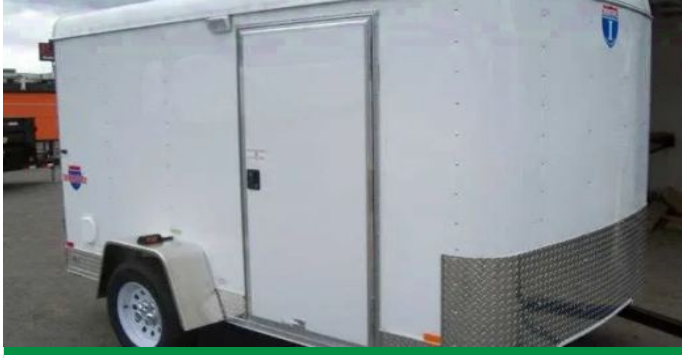

Year **2026**

Make **Varies**

Size **5 x 8**

Color **Orange**

Chickasaw, AL

[Call for Price](#)

10ft Double Door Flat Front Cargo Trailer

ITM-22894