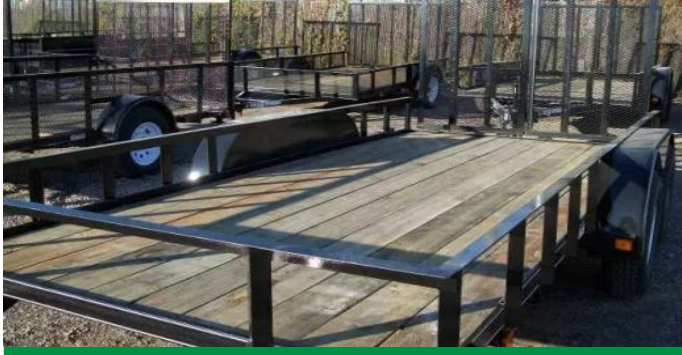

14FT Tandem Axle Black Utility Trailer

ITM-21335

New

Year **2026**

Make **Varies**

Size **7 x 14**

Color **Black**

Chickasaw, AL

[Call for Price](#)