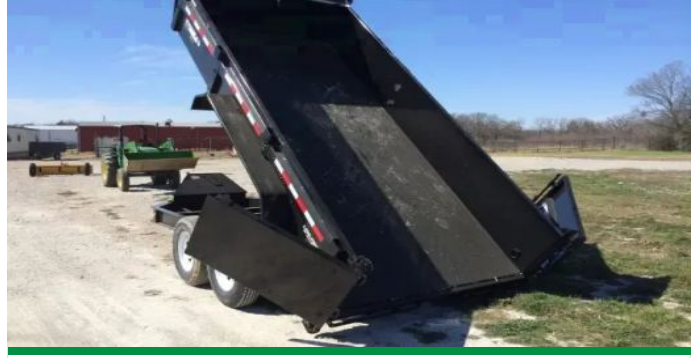

Black 14ft TA Bumper Pull Dump Trailer

ITM-63215

New

Year **2026**

Make **Varies**

Size **7 x 14**

Color **Black**

Abilene, TX

Call for Price