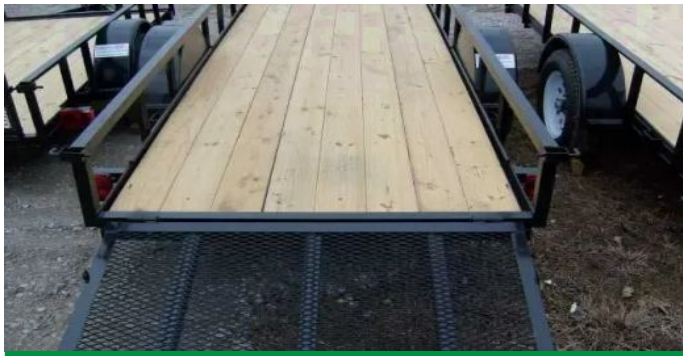

12FT Utility Trailer Single Axle w/15 inch Tires

ITM-22694

New

Year **2026**

Make **Varies**

Size **6 x 12**

Color **Black**

Port Wentworth, GA

[Call for Price](#)