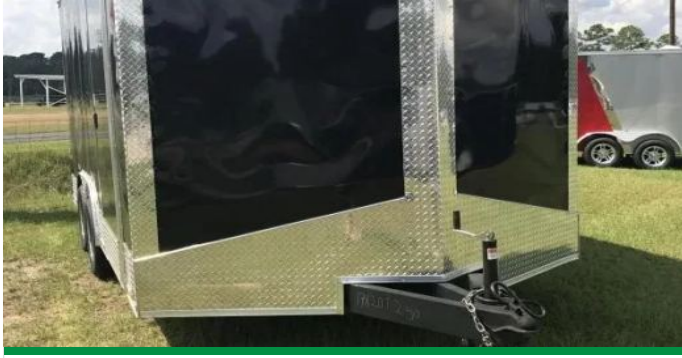

Black Cargo 16ft TA Enclosed Cargo Trailer

ITM-83521

New

Year **2026**

Make **Varies**

Size **8.5 x 16**

Color **Black**

Ambrose, GA

[Call for Price](#)