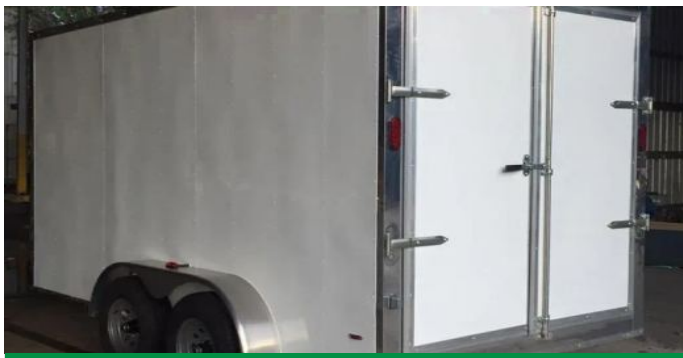

14ft TA Cooler Trailer

ITM-83584

New

Year **2026**

Make **Varies**

Size **7 x 14**

Color **White**

Ambrose, GA

Call for Price