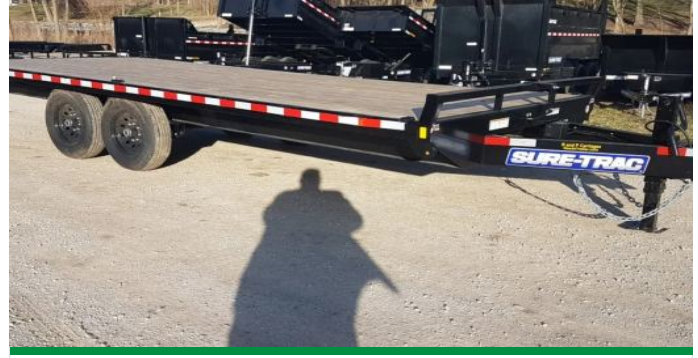

ITM-514321

New

Year **2025**

Make **Sure-Trac**

Size **5' x 10'**

Color **Black**

Seneca, IL

\$2,605