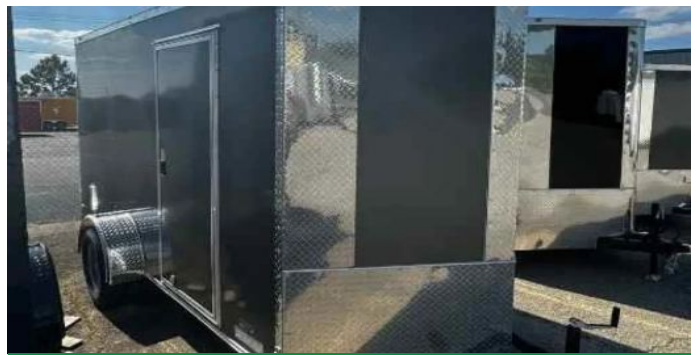

2026 Anvil 6x12SA Cargo / Enclosed Trailer

ITM-514437

New

Year **2026**

Make **Anvil**

Size **6' x 12'**

Color **Gray**

Douglas, GA

$3,950