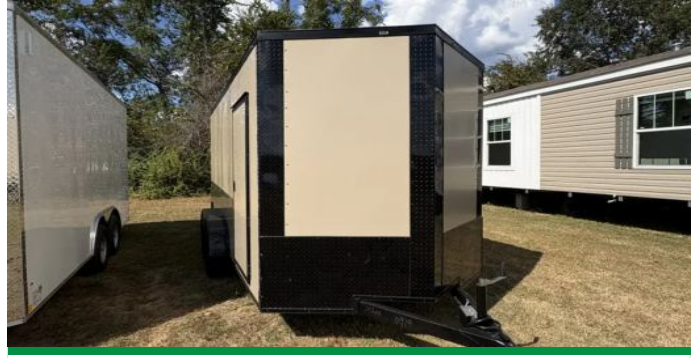

2026 J&C Trailers 7x14TA 7' Tall Tan PolyCor Blackout PKG Ca

ITM-514412

New

Year **2026**

Make **J&C Trailers**

Size **7' x 14'**

Color **Tan**

Douglas, GA

$6,495