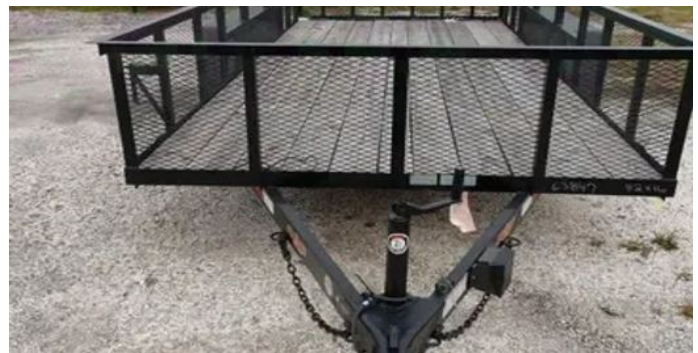

Down 2 Earth Trailers dte8216ut3.5b Utility Trailer Stock# 6

ITM-112507

New

Year **2025**

Make **Down 2 Earth**

Size **6.5 x 16**

Garden City, GA

[Call for Price](#)