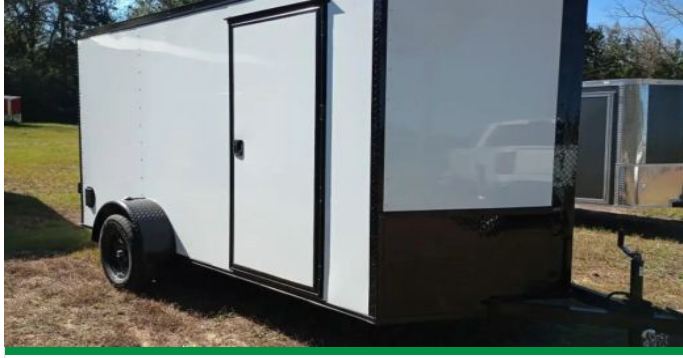

Fitzgarld, GA

\$6,975

2025 Steel Pines Cargo CCC-6x12SA Cargo / Enclosed Trailer

ITM-516808

New

Year **2025**

Make **Steel Pines Cargo**

Size **6' x 12'**