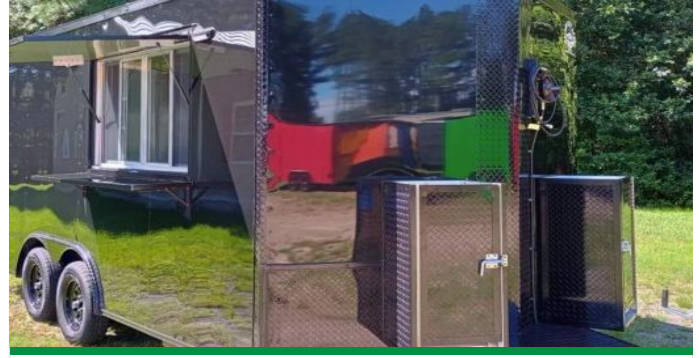

**2024 Colony Cargo Sport Series CCC-8.5x16TA
Vending / Conces**

ITM-516777

New

Year **2024** Make **Colony Cargo Sport S**

Size **5' x 16'**

Fitzgarld, GA

$23,000