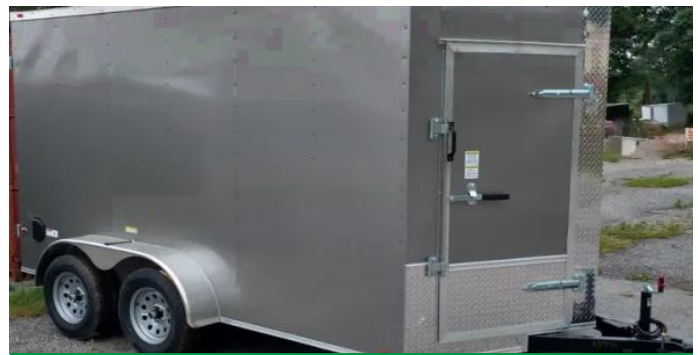

Color **Gray**

Douglas, GA

Call for Price

GRAY 7X12 TA CARGO TRAILER 2026

ITM-92602

New

Year **2026**

Make **CARGO**